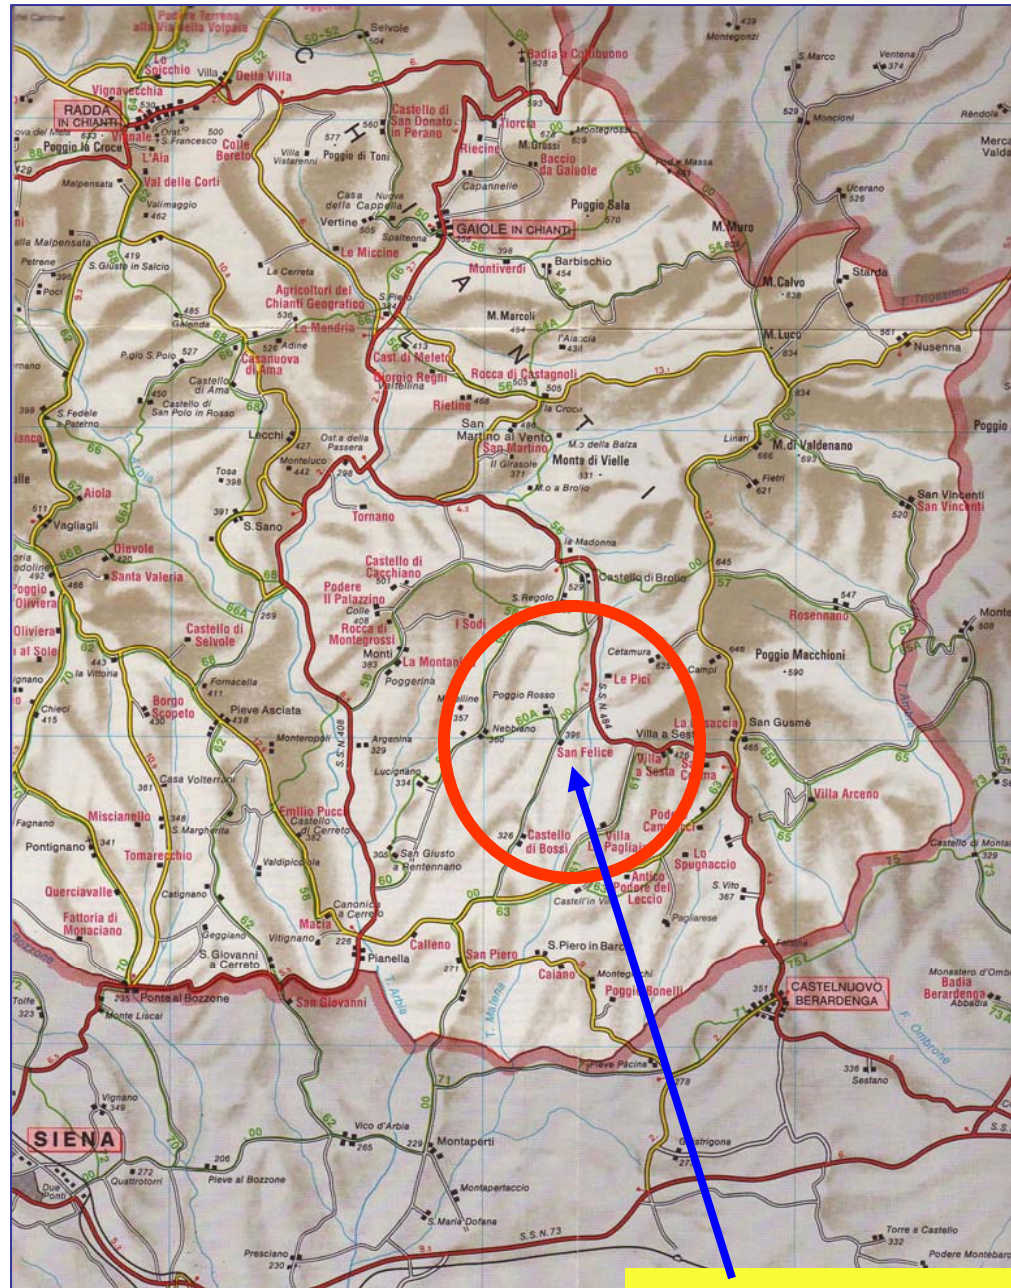

# TUSCANY wine zone map

**Chianti Classico  
Wine Zone is # 4.**

**Brunello di Montalcino  
Wine Zone is # 1.**

We give credit for this wine  
zone map of Tuscany to  
<http://www.lavinium.com>

# Chianti Classico communes

**San Felice**

## TUSCANY wine zone map

Perolla is located in the  
Monteregio di Massa  
Marittima wine zone  
(#13), however San  
Felice uses the more  
known MAREMMA IGT  
denomination.

We give credit for  
this wine zone map  
of TUSCANY to  
<http://lavinium.com>

Florence

San Felice

Perolla

Poggibano

Campogiovanni