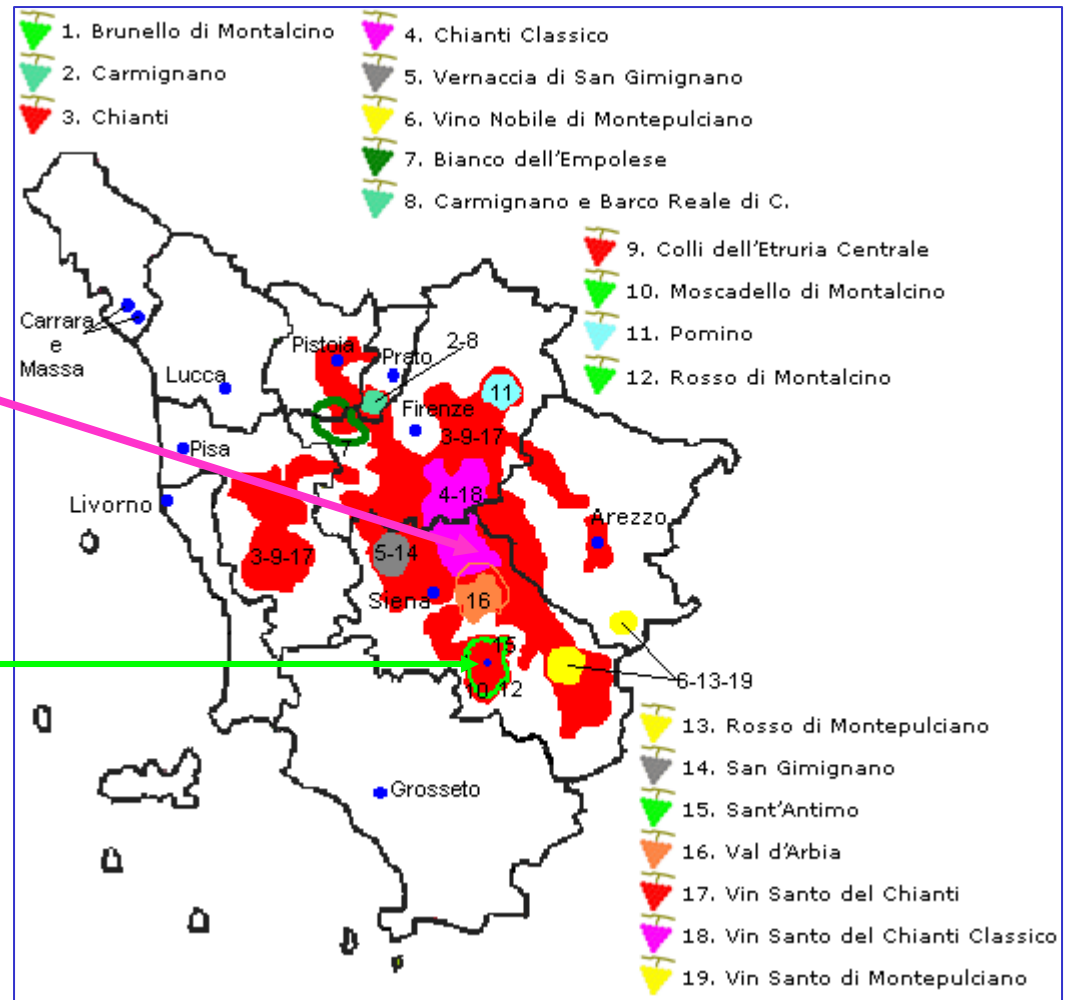

**TUSCANY**

# TUSCANY wine zone map

**Chianti Classico  
Wine Zone is # 4.**

**Brunello di Montalcino  
Wine Zone is # 1.**

We give credit for this wine  
zone map of Tuscany to  
<http://www.lavinium.com>

# Chianti Classico communes

**San Felice**

## TUSCANY wine zone map

Perolla is located in the  
Monteregio di Massa  
Marittima wine zone  
(#13), however San  
Felice uses the more  
known MAREMMA IGT  
denomination.

We give credit for  
this wine zone map  
of TUSCANY to  
<http://lavinium.com>