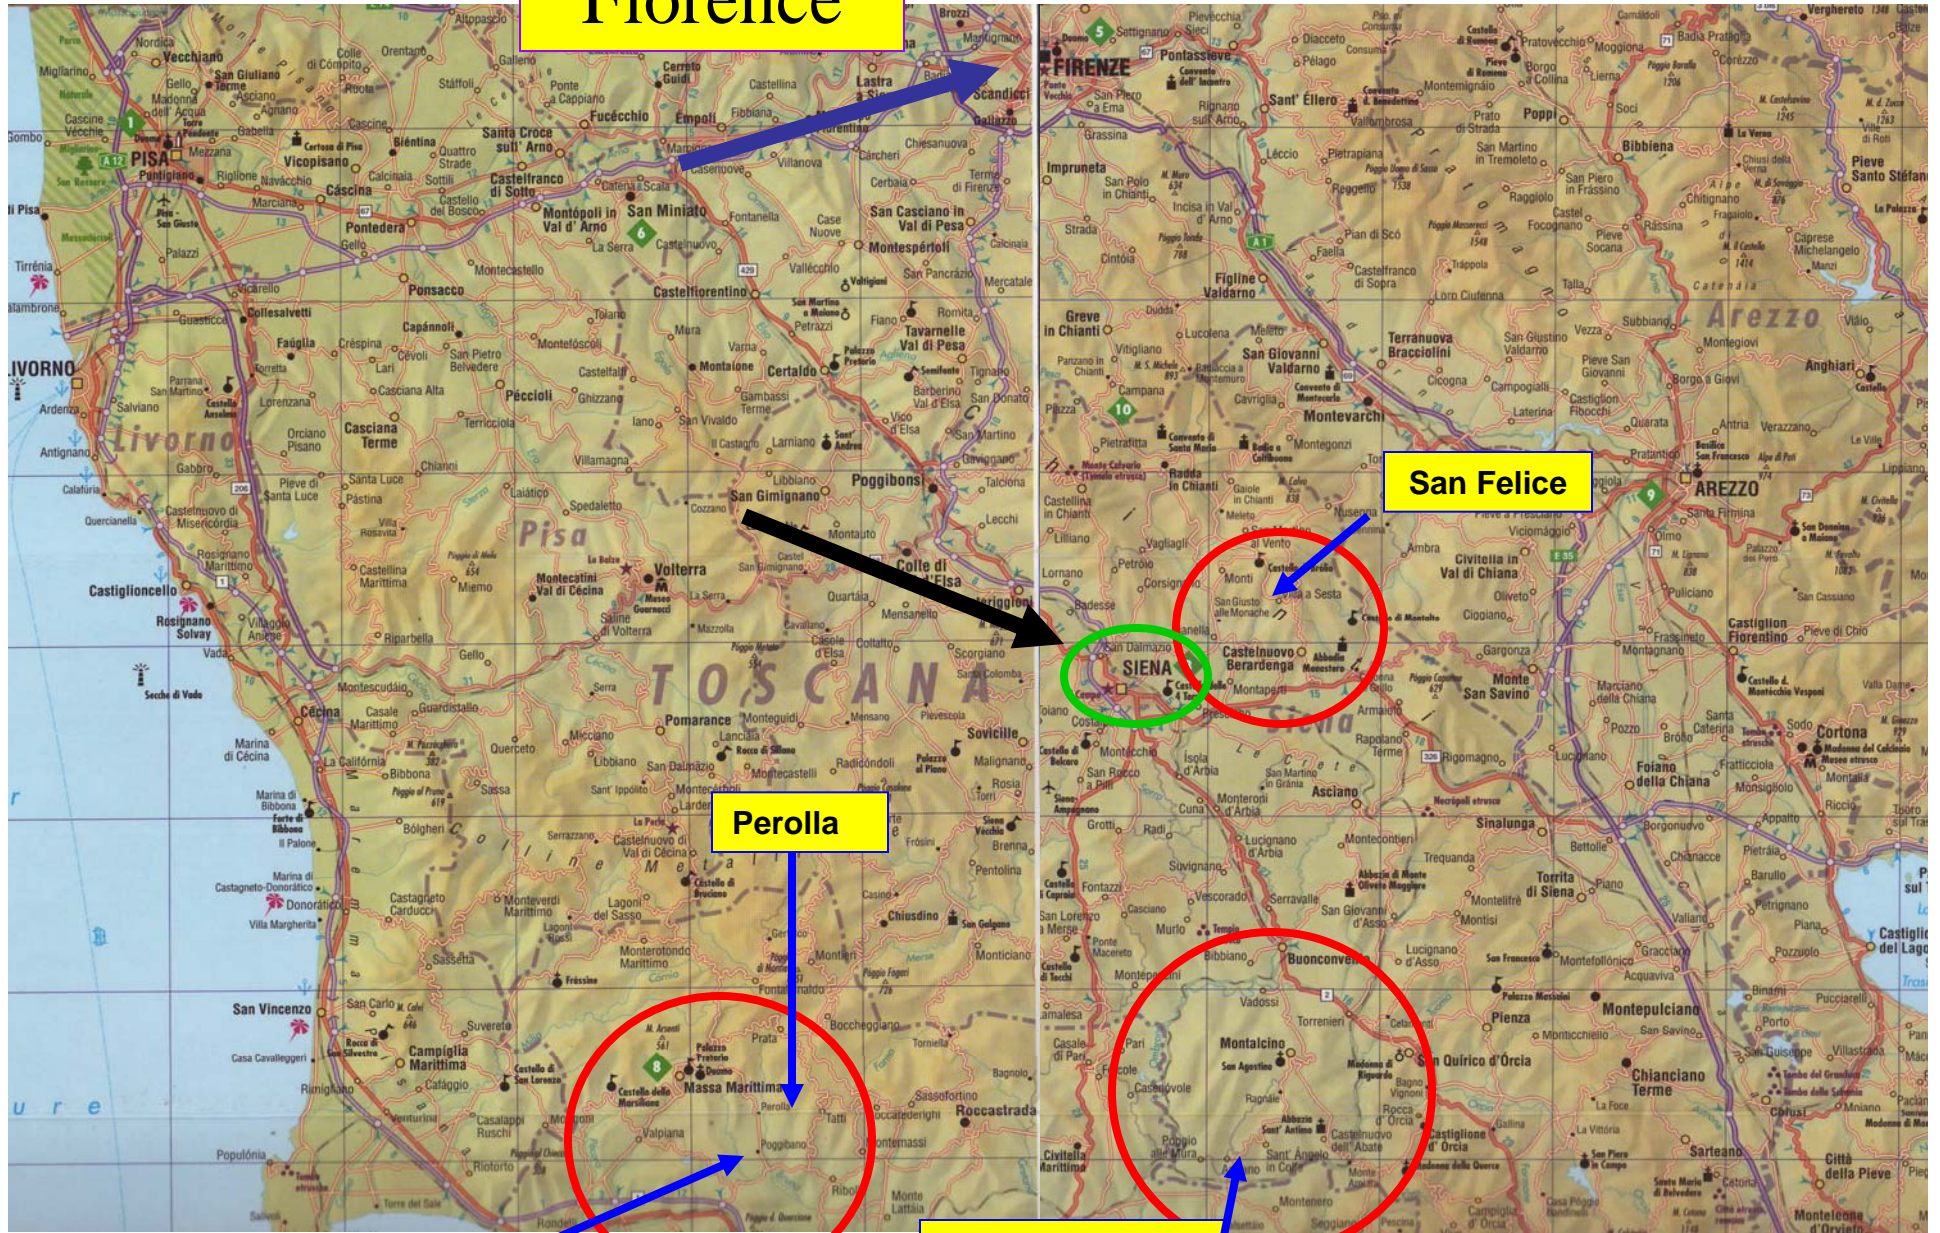

# Chianti Classico communes

**San Felice**

## TUSCANY wine zone map

Perolla is located in the  
Monteregio di Massa  
Marittima wine zone  
(#13), however San  
Felice uses the more  
known MAREMMA IGT  
denomination.

We give credit for  
this wine zone map  
of TUSCANY to  
<http://lavinium.com>

Florence

San Felice

Perolla

Poggibano

Campogiovanni