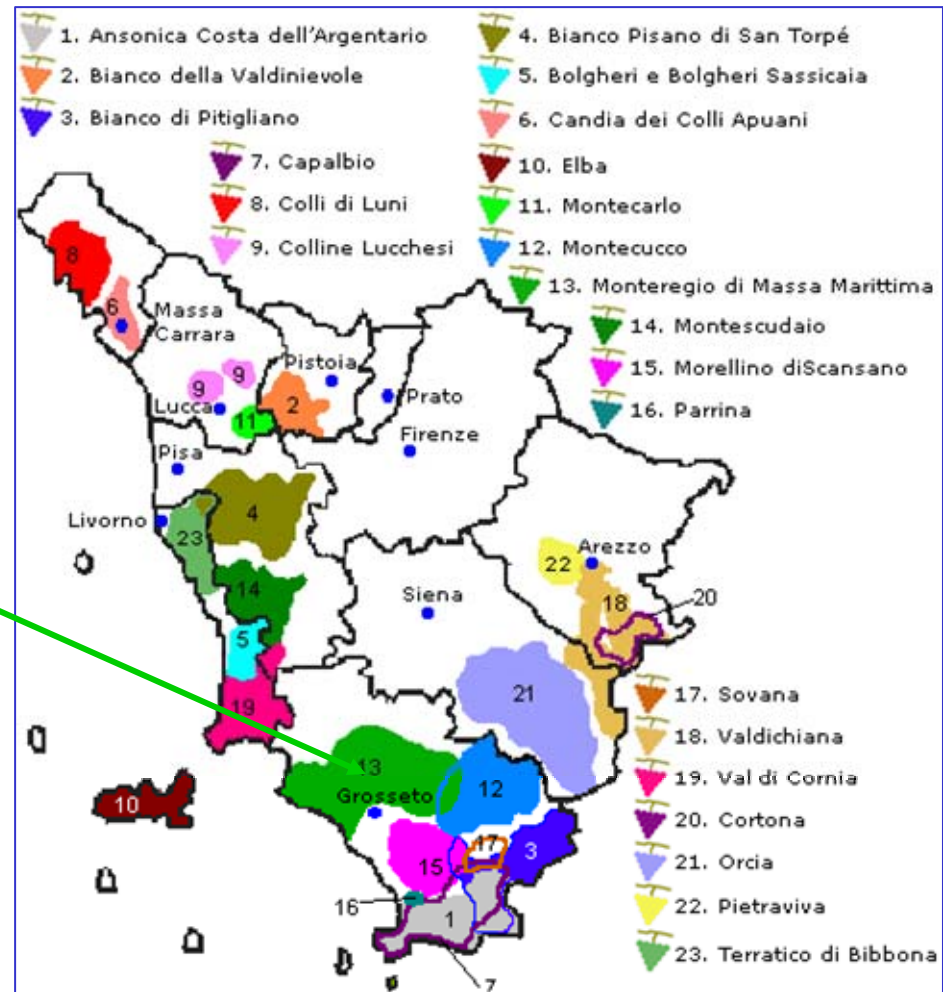

# Chianti Classico communes

**San Felice**

## TUSCANY wine zone map

Perolla is located in the  
Monteregio di Massa  
Marittima wine zone  
(#13), however San  
Felice uses the more  
known MAREMMA IGT  
denomination.

We give credit for  
this wine zone map  
of TUSCANY to  
<http://lavinium.com>

Florence

San Felice

Perolla

Poggibano

Campogiovanni